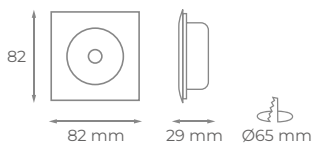

10175-BL
10175-NE
10175-NI
10175-OR
10175-CR

Basculante

LÁMPARAS COMPATIBLES

REF	W	
XD-0860		Pág. 90
XD-08120		Pág. 90
XDIM-07120	7W	Pág. 90
XMR-07100		Pág. 91