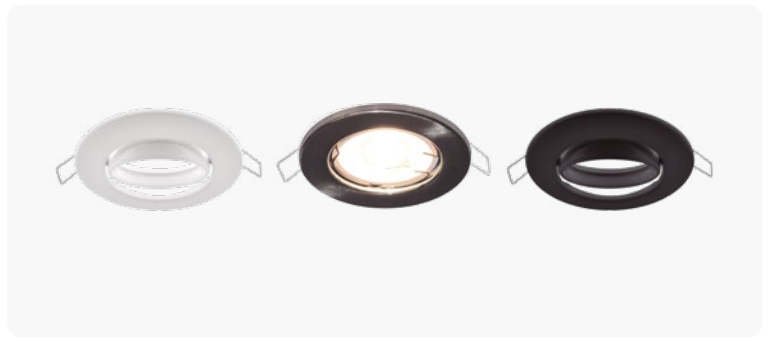

ZAPP REDONDO

Aros empotrables fijos y basculantes para dicroica, en acero inoxidable, IP20. Incluye portalámparas GU10.

Fixed and tilting recessed rings for dichroic, in stainless steel, IP20. Includes GU10 lamp holder.

IP20

ACERO
INOXIDABLE

GU10

REDONDO FIJO

100 uds

Ref.

Tipo

Color

10171-BL
10171-NE
10171-NI
10171-OR

Fijo

BLANCO

NEGRO

NIQUEL

ORO

REDONDO BASCULANTE

100 uds

Ref.

Tipo

Color

10173-BL
10173-NE
10173-NI

Basculante

BLANCO

NEGRO

NIQUEL

LÁMPARAS COMPATIBLES

REF	W	
XD-0860		Pág. 90
XD-08120		Pág. 90
XDIM-07120	7W	Pág. 90
XMR-07100		Pág. 91