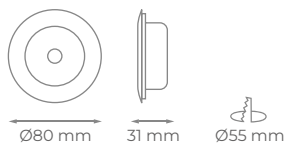

REDONDO FIJO

100 uds

Ref.

Tipo

Color

10171-BL
10171-NE
10171-NI
10171-OR

Fijo

BLANCO

NEGRO

NIQUEL

ORO