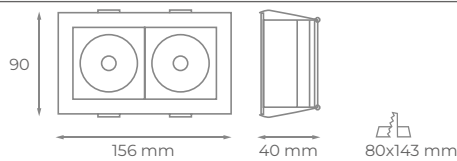

DOBLE

50 uds

Ref.

Tipo

Color

101760-BL
101760-NI

Basculante

BLANCO
NIQUEL
SATINADO

LÁMPARAS COMPATIBLES

REF	W	
XD-0860		Pág. 90
XD-08120		Pág. 90
XDIM-07120	7W	Pág. 90
XMR-07100		Pág. 91