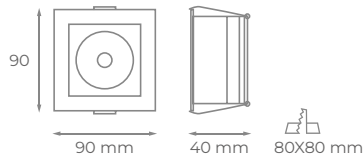

Tilting white and nickel aluminum luminaires. Includes GU10 lamp holder.

IP20

ALUMINIO

GU10

SIMPLE

50 uds

Ref.

Tipo