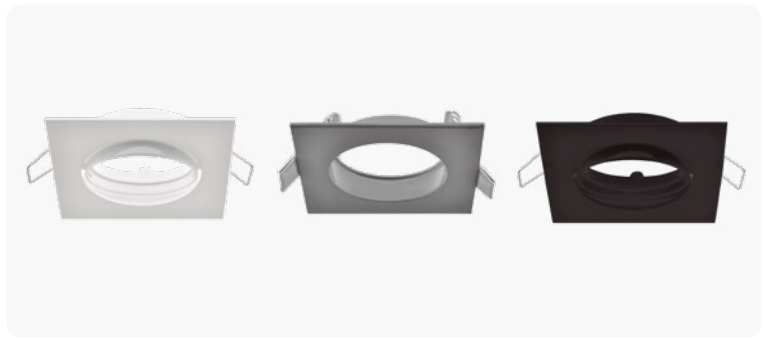

ZAPP CUADRADO

Aros empotrables fijos y basculantes para dicroica, en acero inoxidable, IP20. Incluye portalámparas GU10.

Fixed and tilting recessed rings for dichroic, in stainless steel, IP20. Includes GU10 lamp holder.

IP20

ACERO INOXIDABLE

GU10

CUADRADO FIJO

100 uds

Ref.

Tipo

Color

10177-BL
10177-NI
10177-CR

Fijo

CUADRADO BASCULANTE

100 uds

Ref.

Tipo

Color

10175-BL
10175-NE
10175-NI
10175-OR
10175-CR

Basculante

LÁMPARAS COMPATIBLES

REF	W	
XD-0860		Pág. 90
XD-08120		Pág. 90
XDIM-07120	7W	Pág. 90
XMR-07100		Pág. 91