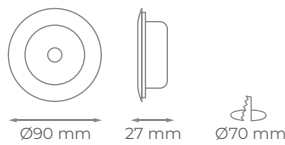

REDONDO BASCULANTE

100 uds

Ref.

Tipo

Color

10173-BL
10173-NE
10173-NI

Basculante

BLANCO

NEGRO

NIQUEL

LÁMPARAS COMPATIBLES

REF	W	
XD-0860		Pág. 90
XD-08120		Pág. 90
XDIM-07120	7W	Pág. 90
XMR-07100		Pág. 91