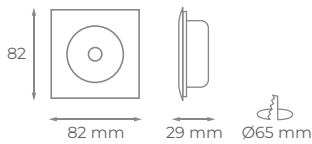

CUADRADO FIJO

100 uds

Ref.

Tipo

Color

10177-BL
10177-NI
10177-CR

Fijo

CUADRADO BASCULANTE

100 uds

Ref.

Tipo

Color