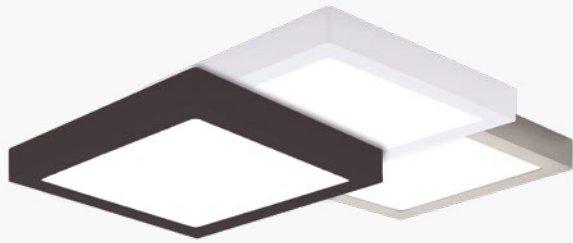

SUPERFICIE CUADRADO

6-24W Gama Doméstica

Downlights extrafinos de aluminio lacado en color blanco, níquel y como novedad en color negro con difusor de policarbonato. Indica-dos para uso en torno a 5-6h/día. Incluye Driver. No compatible con sensores.

CCT 3 en 1

Disponible en los modelos negro y níquel

Surface downlights in white lacquered aluminum or satin nickel, with polycarbonate diffuser. Designed to use around 5-6h/day. Includes driver. Not compatible with sensors