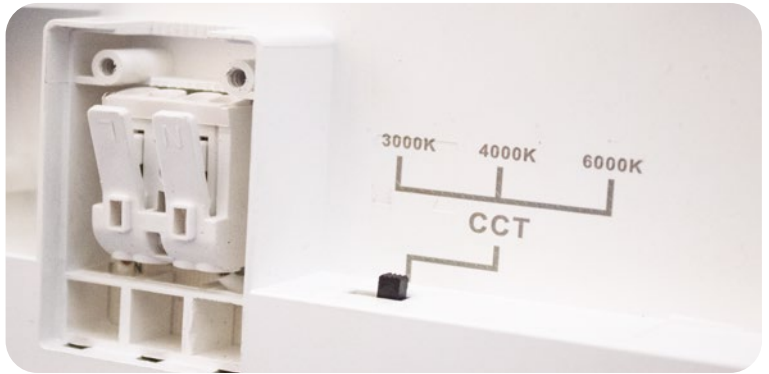

BECOS Sistema CCT

Plafón ABS blanco con difusor de policarbonato y regulación CCT.

White ABS ceiling light with polycarbonate diffuser and CCT regulation.

15W FP>0,6

10 uds

Ref.	K	Lum.	Color
IG-SUP15-CCT	CCT 3 en 1	1700	BLANCO
	3000	1800	
	4000	1900	
	5000	1900	

25W FP>0,9

5 uds

Ref.	K	Lum.	Color
IG-SUP25-CCT	CCT 3 en 1	2900	BLANCO
	3000	3000	
	4000	3100	
	5000	3100	

NEW!

30W FP>0,9

5 uds

Ref.	K	Lum.	Color
IG-SUP30-CCT	CCT 3 en 1	3600	BLANCO
	3000	3700	
	4000	3800	
	5000	3800