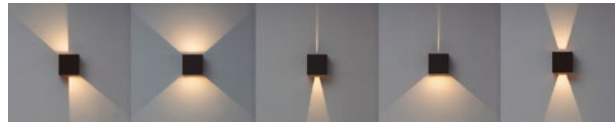

APERTURA DE LUZ REGULABLE MANUALMENTE