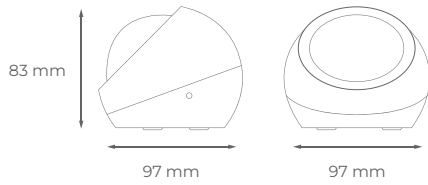

800601-C

3000

700

HIRO

LED INTEGRADO

Pincho de jardín de **aluminio y cristal**.

Aluminum and glass garden spike.

LED COB