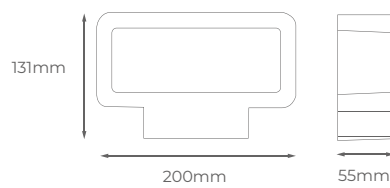

RECTANGULAR 6W

12 uds

Ref.

K

Lum.

Color