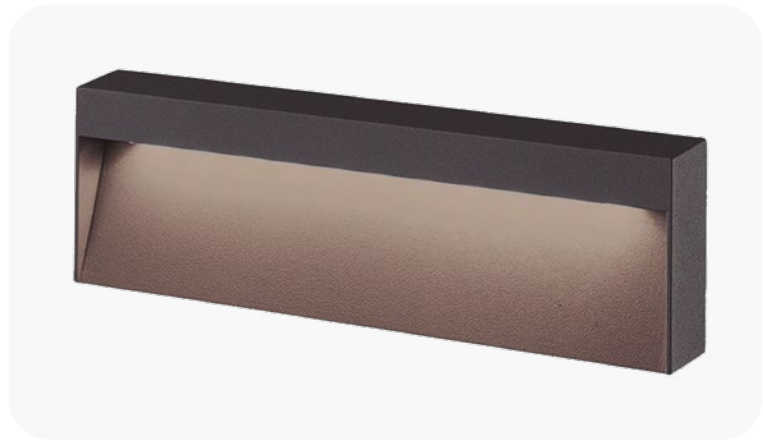

ASWAD

LED INTEGRADO

Aplique LED integrado de superficie fabricado en **aluminio**.

LED integrated aluminium wall light.

LED SMD
2835

30.000h

100.000

IP54

50-60Hz

220-240V

CRI>80

ALUMINIO

REDONDO 6W

12 uds

Ref.

K

Lum.

Color

20501-C

3000

120

CUADRADO 6W

12 uds

Ref.

K

Lum.

Color

20503-C

3000

200

RECTANGULAR 7W

12 uds

Ref.

K

Lum.

Color

20502-C

3000

200

NEW!