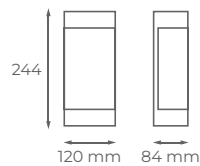

ENTRANCE

12 uds

Ref.

Color