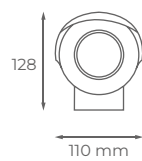

INDY

18 uds

Ref.

Color

10009-NE