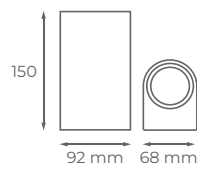

TUBULAR

10 uds

Ref.

10016-B
10016-N
10016-P

Conexión

2 x GU10

Color

BLANCO
ARENA

NEGRO
ARENA

GRIS
ARENA