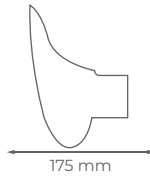

INDY

18 uds

Ref.

Color

10009-NE