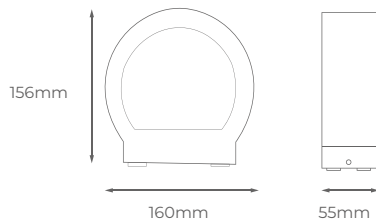

REDONDO 6W

12 uds

Ref.

K

Lum.

Color