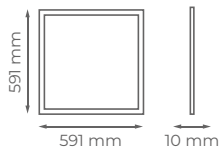

ENDLESS

60x60

Marco de luz LED.

LED light frame.

40W

8 uds