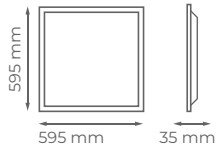

SUPRA UGR<16

60x60

Panel LED de aluminio lacado blanco. Incluye driver LED **Lifud** y **chip Philips**. No flickering.

White lacquered aluminum LED panel. Includes Lifud LED driver and Philips chip. Not flickering.

30W

10 uds

Ref.

620612

K

4000

Lum.

4750

Color

DRIVERS COMPATIBLES

DRIVER28LIFUDFF
DRIVER30LIFUDFF
DRIVER40LIFUDFF

Pág. 47

DALI-KL50C-PDIIV
DALI-AAD040LIFUD

Pág. 46