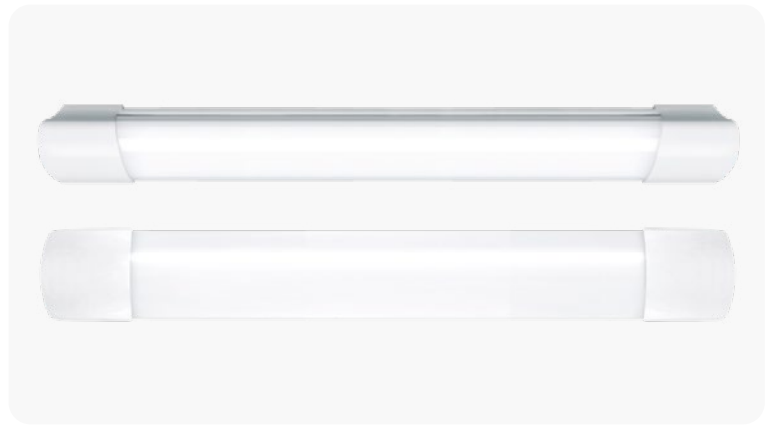

TUBOS Y PANTALLAS

NAVE

20-50W

Pantallas estancas LED con cuerpo y difusor de policarbonato. Incluye driver LED Isolated. Fase y Neutro por ambos extremos.

Waterproof LED fittings with polycarbonate diffuser and body. Includes LED Isolated driver. Phase and Neutral at both ends.

20W

12 uds

Ref.	K	Lum.	Color
LED-30362-CB	3000	1900	BLANCO
LED-30362-NB	4000	2000	
LED-30362-FB	6000	2100	

40W

8 uds

Ref.	K	Lum.	Color
LED-30364-CB	3000	3900	BLANCO
LED-30364-NB	4000	4000	
LED-30364-FB	6000	4100	

50W

8 uds

Ref.	K	Lum.	Color
LED-30366-CB	3000	4900	BLANCO
LED-30366-NB	4000	5000	
LED-30366-FB	6000	5200	

NEXUS

10-40W

Pantallas estancas LED de ABS y difusor de policarbonato.

Waterproof ABS LED fittings and polycarbonate diffuser.