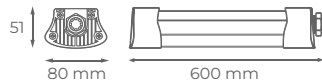

20W

12 uds

Ref.	K	Lum.	Color
LED-30362-CB	3000	1900	BLANCO
LED-30362-NB	4000	2000	
LED-30362-FB	6000	2100