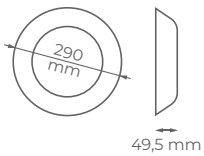

SUP-POOL18-CB
SUP-POOL18-FB

18

3000
6000

1750
1850

LED EPISTAR
SMD 2835

SUP-POOL-RGB

15

RGB

RGB

LED EPISTAR
SMD 5050

2 HILOS

CONTROLADORES COMPATIBLES

POOLCONTROLADOR | Pág. 166