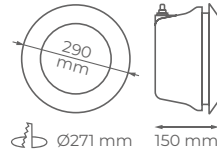

NICHO

4 uds

REF.

CONEX

COLOR

POOLNICO360

PAR56

BLANCO